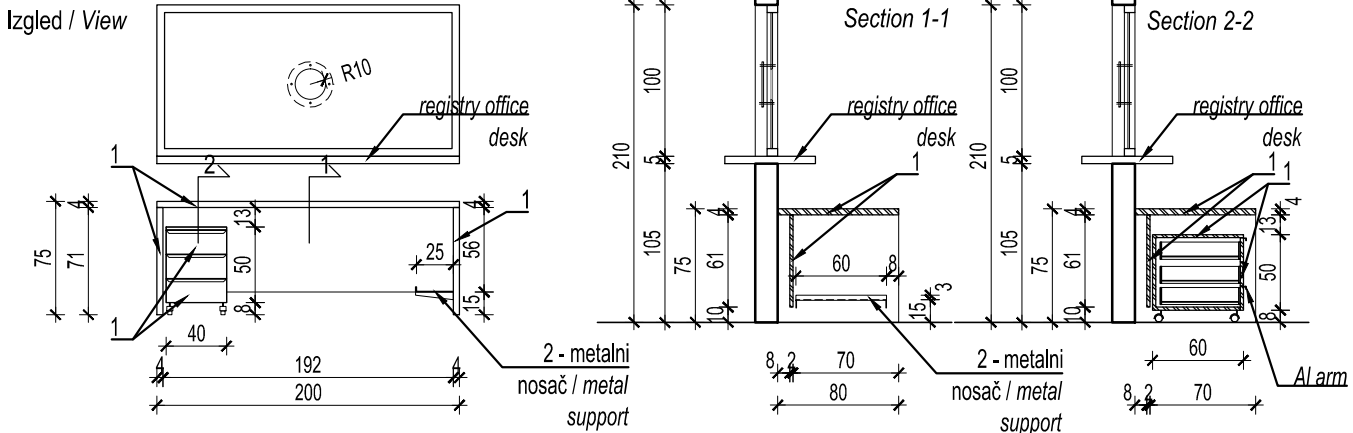

200x80 h=75cm

RADNI STO - prijavnica / WORK DESK - court
registry office

OZNAKA /
DESIGNATION

RS7