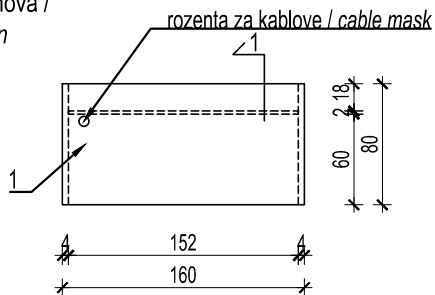

Osnova /
Plan