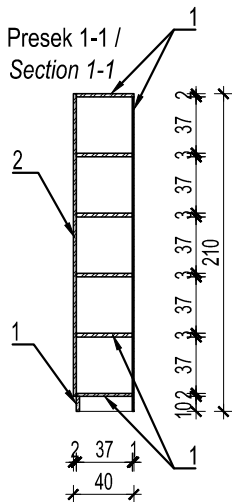

Materijal / Material:

1 - Univer - dezen svetli orah / MFC- light nut
pattern

2 - Farbani medijapan RAL / MDF painted
with RAL 9010