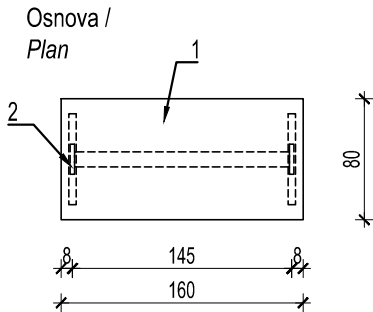

PROIZVODNA MERA / FURNITURE DIMENSIONS
160x80 h=75cm

PROIZVOD / PIECE OF FURNITURE
RADNI STO - radionica / WORK
DESK -workshop

OZNAKA /
DESIGNATION

RS9

Materijal / Material:

1 - Univer - dezen bela boja RAL 7004 /
MFC painted with white paint RAL 7004

2 - Metalni nogari podesivi po visini / Desk metal legs
adjustable per height