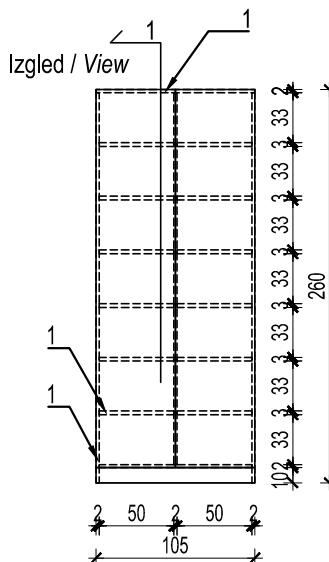

Materijal / Material:

1 - Furnirani univer - svetli orah / Veneered
MFC- light nut pattern /
Veneered MFC-light nut pattern