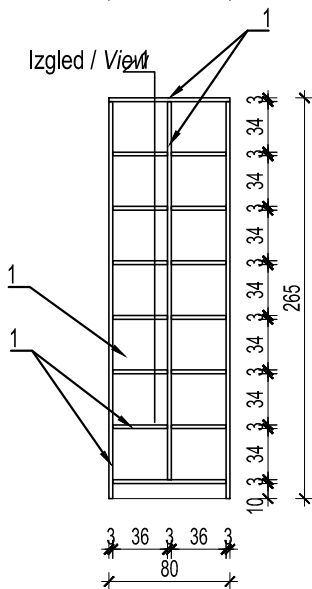

Izgled / View