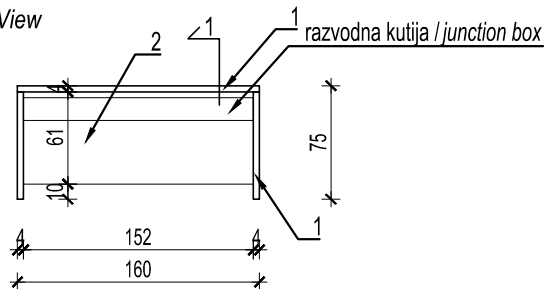

Izgled / View

Materijal / Material:

1 - Univer - dezen svetli orah /
MFC- light nut pattern

2 - Univer - dezen boja RAL 7021 /
MFC- RAL 7021