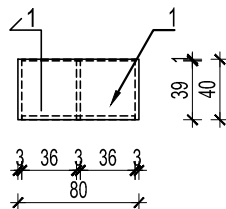

PROIZVODNA MERA / FURNITURE DIMENSIONS

80x40cm h=115cm

PROIZVOD / PIECE OF FURNITURE

POLICA -
za predmete / SHELF- for files storage

OZNAKA /
DESIGNATION

P5.3

Osnova /
Plan