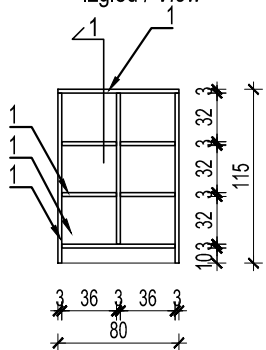

Izgled / View