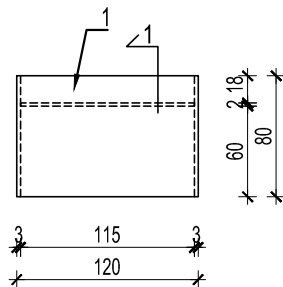

Osnova /
Plan