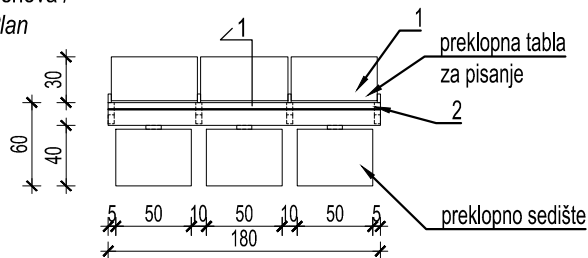

PROIZVODNA MERA / FURNITURE DIMENSIONS  
180x60+30cm

PROIZVOD / PIECE OF FURNITURE  
STOLICA ZA POSETIOCE /  
CHAIR FOR VISITORS

OZNAKA /  
DESIGNATION

SP 3.1

Osnova /  
Plan

Presek 1-1 /  
Section 1-1

Materijal / Material: