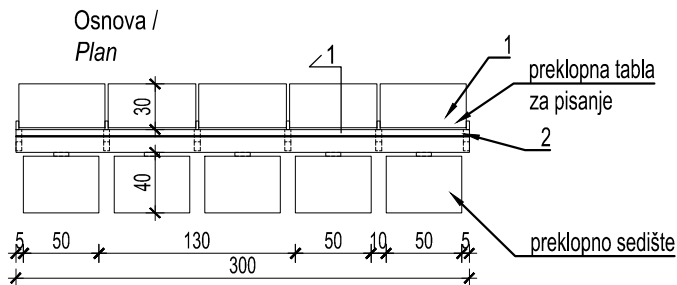

PROIZVODNA MERA / FURNITURE DIMENSIONS
300x60+30cm

PROIZVOD / PIECE OF FURNITURE
STOLICA ZA POSETIOCE /
CHAIR FOR VISITORS

OZNAKA /
DESIGNATION

SP 3.3