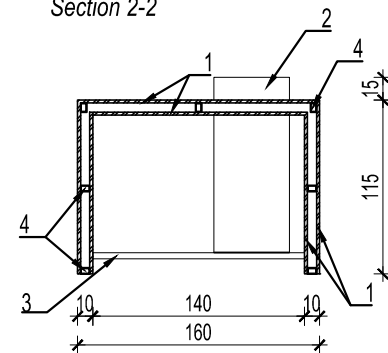

Presek 2-2 /
Section 2-2

Materijal / Material:

- 1- Farbani medijapan RAL / MDF painted with RAL 9010 / MDF painted with 9010
- 2- Plexiglas u boji RAL 9003 / Plexiglass in RAL 9003
- 3- Inoxni kutijasti profil / Stainless steel box-like profile
- 4- Čelična podkonstrukcija / Steel substructure