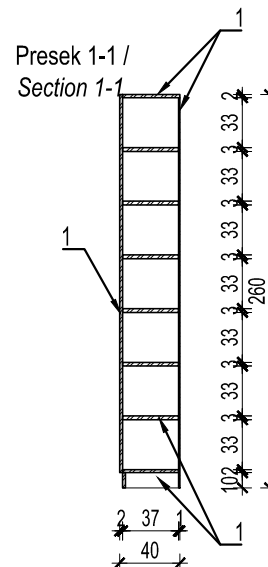

Materijal / Material:

1 - Furnirani univer - svetli orah / Veneered
MFC- light nut pattern /
Veneered MFC-light nut pattern