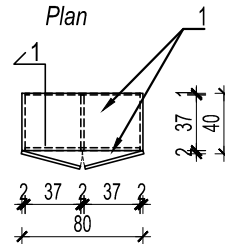

Osnova /
Plan