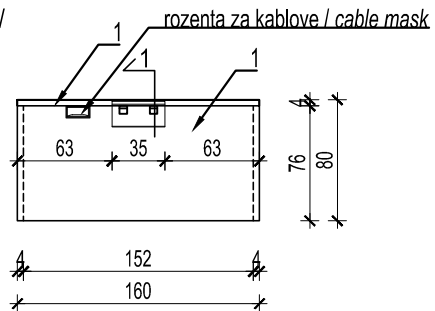

Osnova /
Plan