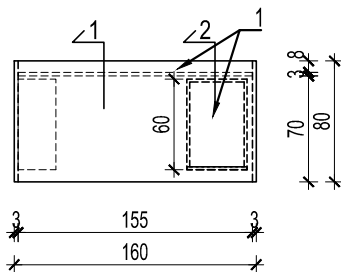

Osnova /
Plan