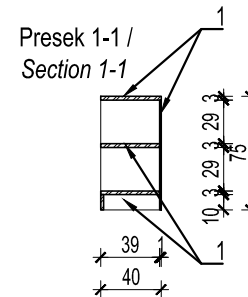

PROIZVODNA MERA / FURNITURE DIMENSIONS

80x40cm h=75cm

PROIZVOD / PIECE OF FURNITURE
NISKA POLICA PORED STOLA - za predmete/
LOW SHELF BY THE DESK
- for files storage

OZNAKA /
DESIGNATION

P5.1

Osnova /
Plan