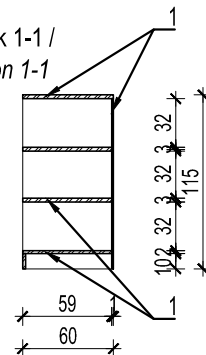

Presek 1-1 /
Section 1-1

Materijal / Material:

1 - Univer u beloj boji RAL 9010/

MDF painted with RAL 9010