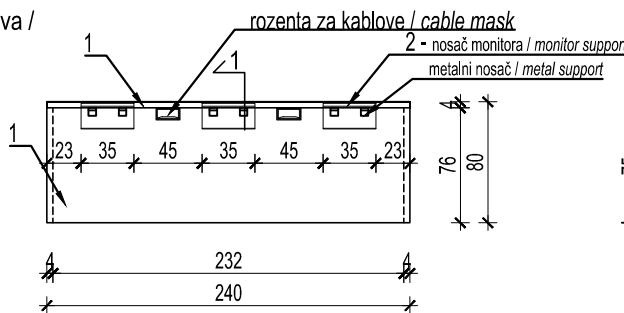

Presek 1-1 /
Section 1-1

Osnova /
Plan