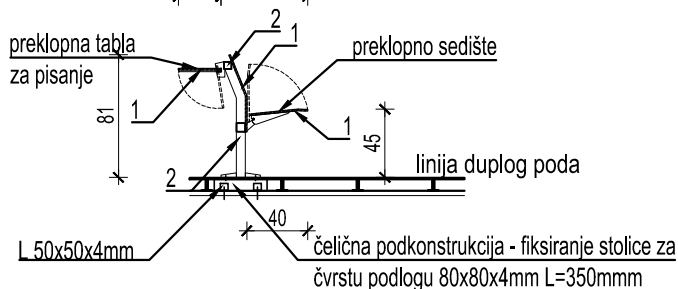

PROIZVODNA MERA / FURNITURE DIMENSIONS  
180x60+30cm

PROIZVOD / PIECE OF FURNITURE  
STOLICA ZA POSETIOCE /  
CHAIR FOR VISITORS

OZNAKA /  
DESIGNATION

SP 3.1

Osnova /  
Plan

Presek 1-1 /  
Section 1-1

Materijal / Material: