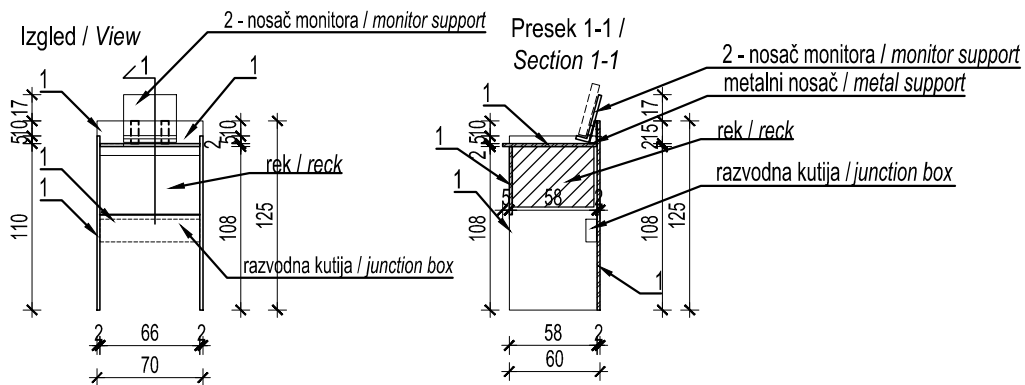

Osnova /
Plan