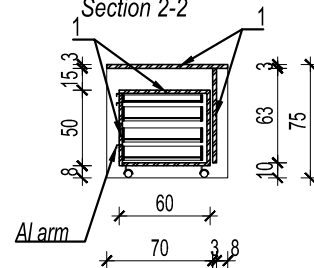

Presek 2-2 /
Section 2-2