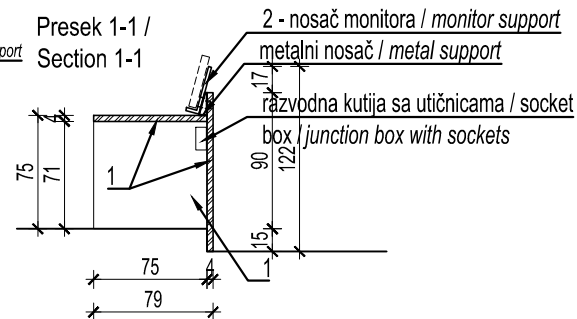

Presek 1-1 /
Section 1-1