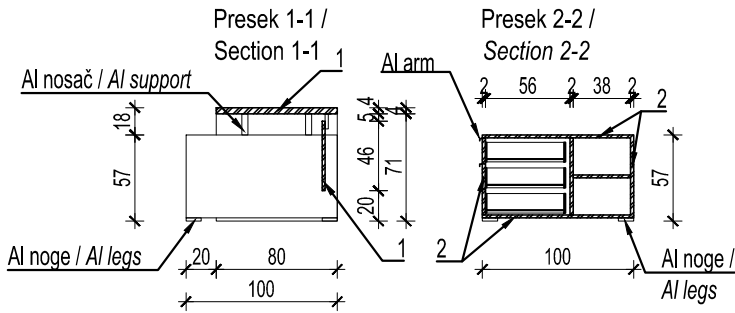

160x80 h=75cm +
80x100 h=57cm

FURNITURE

RADNI STO - uprava, kabinet sudije /
WORK DESK - administration, judge premises

Materijal / Material:
1 - Univer - dezen svetli orah /
MFC- light nut pattern
2 - Farbani medijapan RAL /
MDF painted with 9010