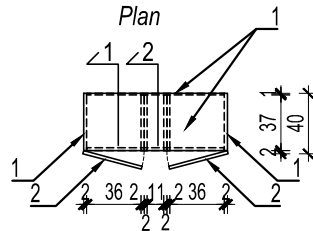

- 1 - Univer - dezin svetli orah /
  MFC- light nut pattern
- 2 - Farbani medijapan RAL /
  MDF painted with RAL 9010