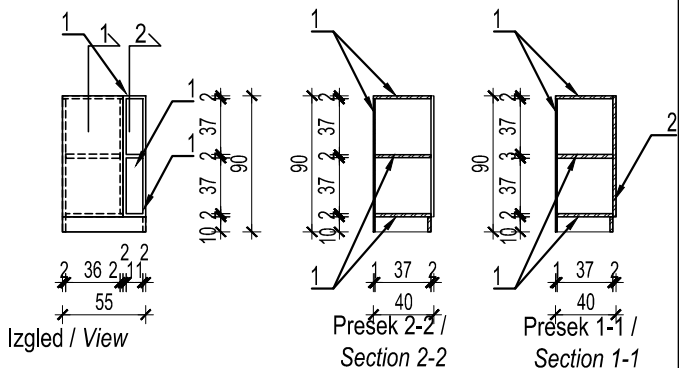

Materijal / Material:

DESNI / ON THE RIGHT-HAND SIDE

Materijal / Material:
1 - Univer - dezen svetli orah /
MFC- light nut pattern
2 - Farbani medijapan RAL /
MDF painted with RAL 9010