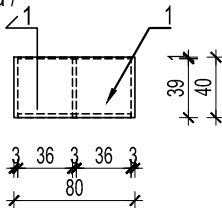

Osnova /
Plan