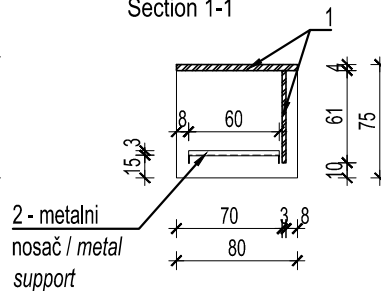

Presek 1-1 /
Section 1-1