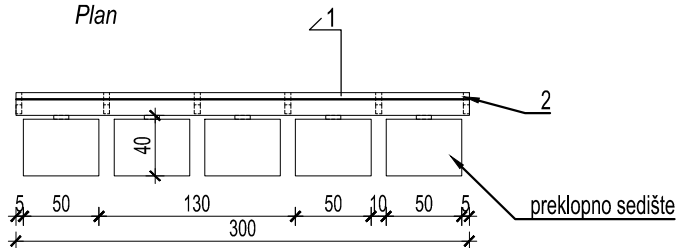

PROIZVODNA MERA / FURNITURE DIMENSIONS  
300x60cm

PROIZVOD / PIECE OF FURNITURE  
STOLICA ZA POSETIOCE /  
CHAIR FOR VISITORS

OZNAKA /  
DESIGNATION

SP 3.4

Osnova /  
Plan

Presek 1-1 /  
Section 1-1

Materijal / Material: