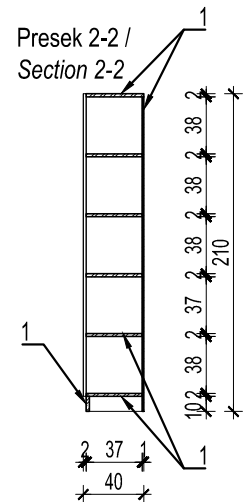

Materijal / Material:

1 - Univer - dezen svetli orah / MFC- light nut
pattern

2 - Farbani medijapan RAL / MDF painted
with RAL 9010