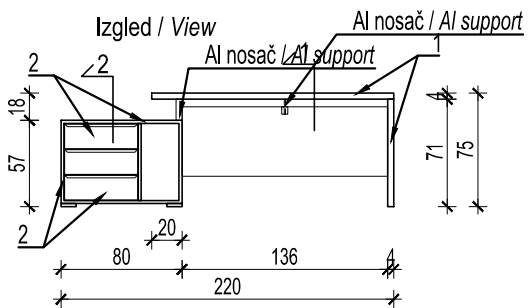

160x80 h=75cm +
80x100 h=57cm

FURNITURE

RADNI STO - uprava, kabinet sudije /
WORK DESK - administration, judge premises

Materijal / Material:
1 - Univer - dezen svetli orah /
MFC- light nut pattern
2 - Farbani medijapan RAL /
MDF painted with 9010