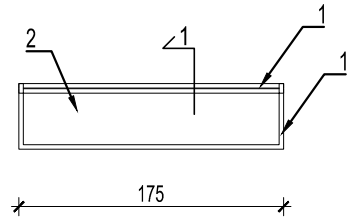

Osnova /
Plan