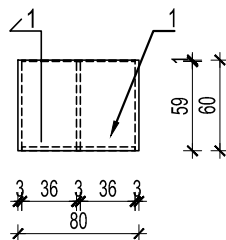

Osnova /
Plan