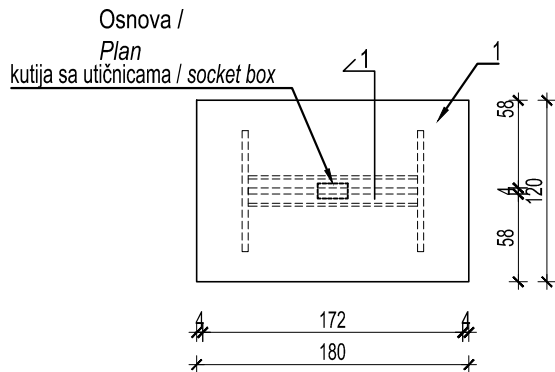

Materijal / Material:

1 - Univer - dezen svetli orah / MFC- light
nut pattern

2 - Farbani medijapan RAL / MDF
painted with RAL9010