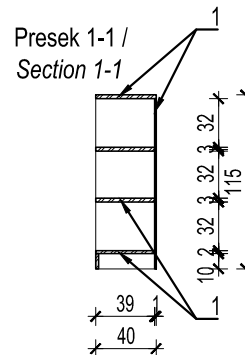

Izgled / View