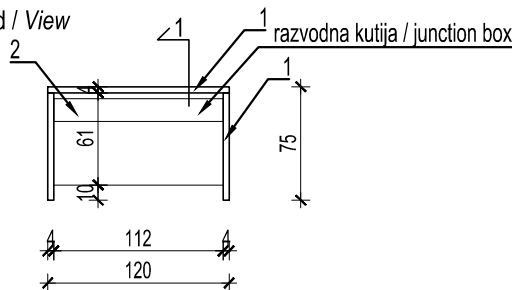

Izgled / View

Materijal / Material:

1 - Univer - dezen svetli orah /
MFC- light nut pattern

2 - Univer - dezen boja RAL 7021 /
MFC- RAL 7021