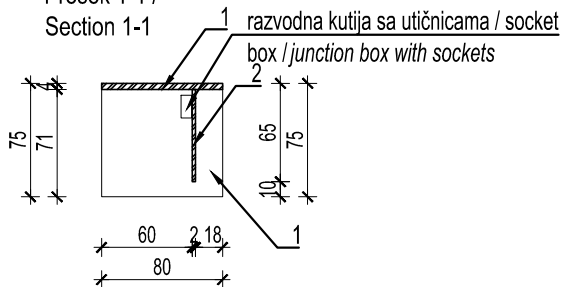

Presek 1-1 /
Section 1-1