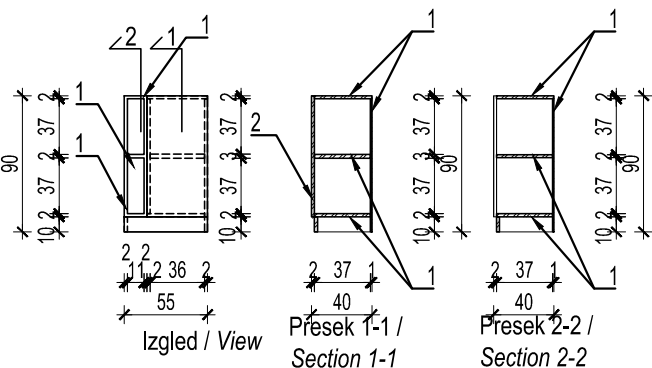

Osnova /
Plan

DESNI / ON THE RIGHT-HAND SIDE

Materijal / Material:
1 - Univer - dezen svetli orah /
MFC- light nut pattern
2 - Farbani medijapan RAL /
MDF painted with RAL 9010