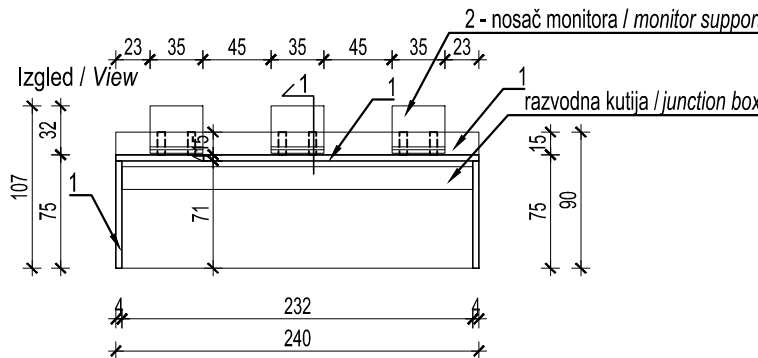

Izgled / View

Materijal / Material:

- 1 - Univer - dezen svetli orah /
  MFC- light nut pattern
- 2 - Farbani medijapan RAL /
  MDF painted with RAL 7021