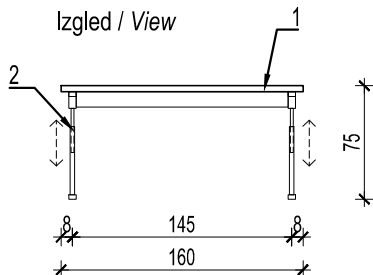

PROIZVODNA MERA / FURNITURE DIMENSIONS
160x80 h=75cm

PROIZVOD / PIECE OF FURNITURE
RADNI STO - radionica / WORK
DESK -workshop

OZNAKA /
DESIGNATION

RS9

Materijal / Material:

1 - Univer - dezen bela boja RAL 7004 /
MFC painted with white paint RAL 7004

2 - Metalni nogari podesivi po visini / Desk metal legs
adjustable per height