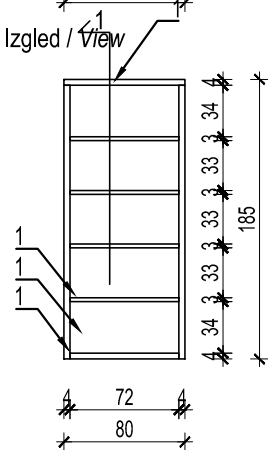

Osnova /
Plan

PROIZVODNA MERA / FURNITURE DIMENSIONS

80x40cm h=185cm

PROIZVOD / PIECE OF FURNITURE

POLICA -
za predmete / SHELF- for files storage

OZNAKA /
DESIGNATION

P7

Osnova /
Plan