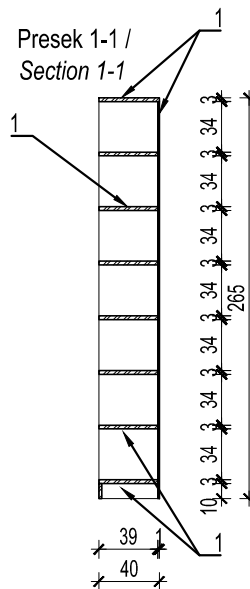

1 - Univer u beloj boji RAL 9010/  
MDF painted with RAL 9010

PROIZVODNA MERA / FURNITURE DIMENSIONS

80x40cm h=75cm

PROIZVOD / PIECE OF FURNITURE  
NISKA POLICA PORED STOLA - za predmete/  
LOW SHELF BY THE DESK  
- for files storage

Materijal / Material:

1 - Univer u beloj boji RAL 9010/  
MDF painted with RAL 9010

Presek 1-1 /  
Section 1-1

PROIZVODNA MERA / FURNITURE DIMENSIONS

80x40cm h=115cm

PROIZVOD / PIECE OF FURNITURE

POLICA -  
za predmete / SHELF- for files storage