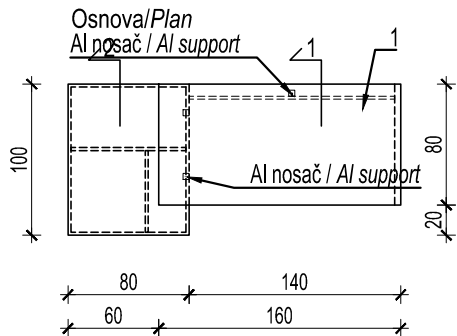

160x80 h=75cm +
80x100 h=57cm

FURNITURE

RADNI STO - uprava, kabinet sudije /
WORK DESK - administration, judge premises

Materijal / Material:
1 - Univer - dezen svetli orah /
MFC- light nut pattern
2 - Farbani medijapan RAL /
MDF painted with 9010