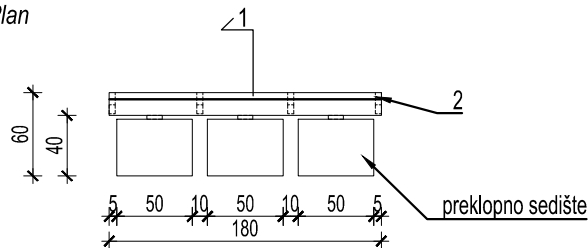

PROIZVODNA MERA / FURNITURE DIMENSIONS
180x60cm

PROIZVOD / PIECE OF FURNITURE
STOLICA ZA POSETIOCE /
CHAIR FOR VISITORS

OZNAKA /
DESIGNATION

SP 3.2

Osnova /
Plan