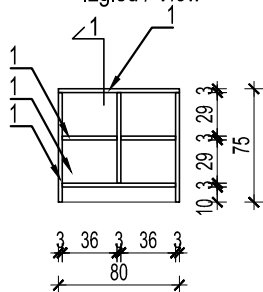

Izgled / View

Materijal / Material:

1 - Univer u beloj boji RAL 9010/
MDF painted with RAL 9010