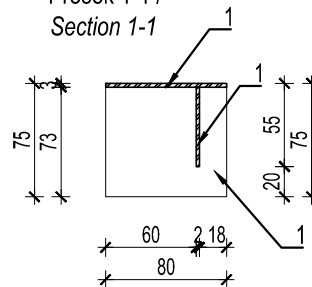

Presek 1-1 /
Section 1-1