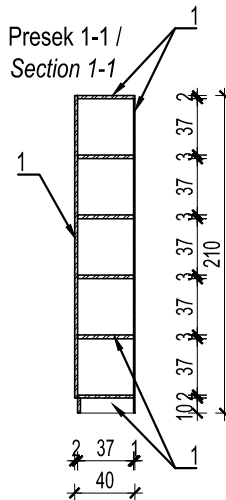

Materijal / Material:

Presek 1-1 /
Section 1-1