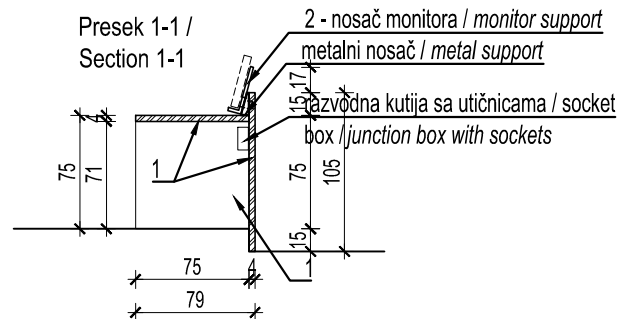

Presek 1-1 /
Section 1-1