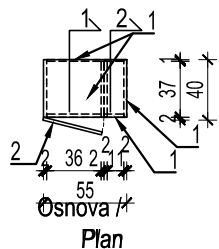

DESNI / ON THE RIGHT-HAND SIDE

Materijal / Material:
1 - Univer - dezen svetli orah /
MFC- light nut pattern
2 - Farbani medijapan RAL /
MDF painted with RAL 9010