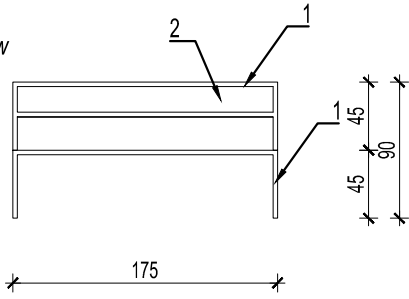

Izgled / View

Material / Material: