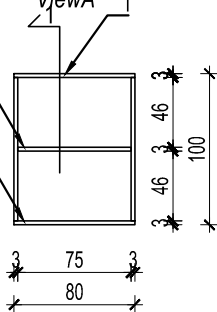

Izgled /
ViewA