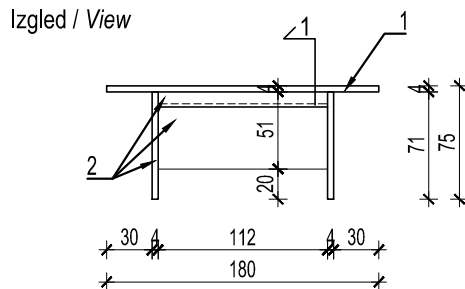

Materijal / Material:

1 - Univer - dezen svetli orah / MFC- light
nut pattern

2 - Farbani medijapan RAL / MDF
painted with RAL9010