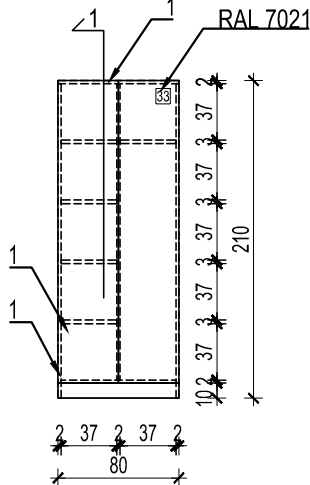

1 - Univer u boji RAL 9010 / MFC of RAL 9010