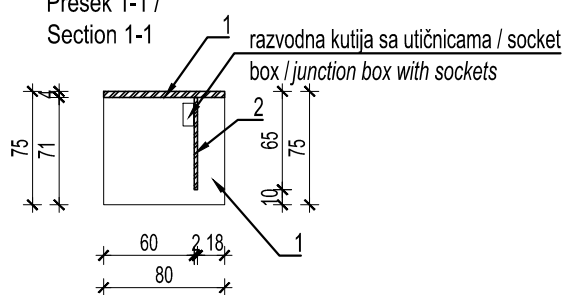

Presek 1-1 /
Section 1-1