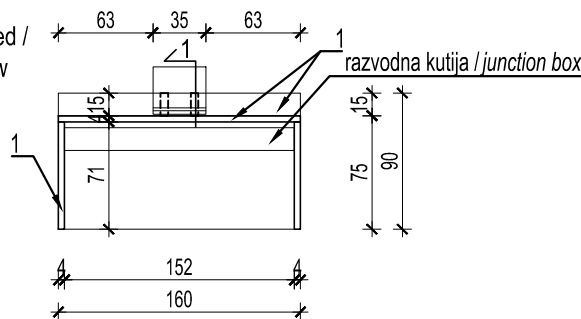

Izgled /
View

Materijal / Material:

- 1 - Univer - dezen svetli orah /
  MFC- light nut pattern
- 2 - Farbani medijapan RAL /
  MDF painted with RAL 7021