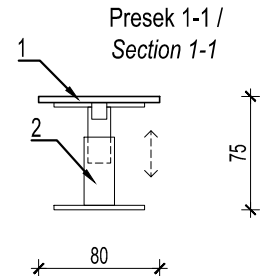

PROIZVODNA MERA / FURNITURE DIMENSIONS
160x80 h=75cm

PROIZVOD / PIECE OF FURNITURE
RADNI STO - radionica / WORK
DESK -workshop

OZNAKA /
DESIGNATION

RS9

Materijal / Material:

1 - Univer - dezen bela boja RAL 7004 /
MFC painted with white paint RAL 7004

2 - Metalni nogari podesivi po visini / Desk metal legs
adjustable per height