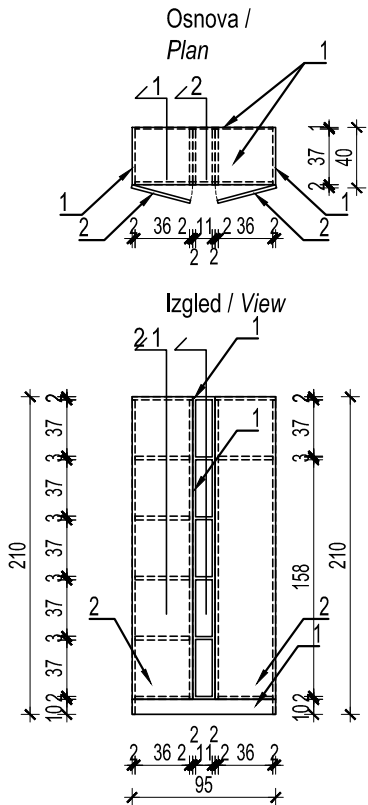

Materijal / Material:

1 - Univer - dezen svetli orah / MFC- light nut
pattern

2 - Farbani medijapan RAL / MDF painted
with RAL 9010