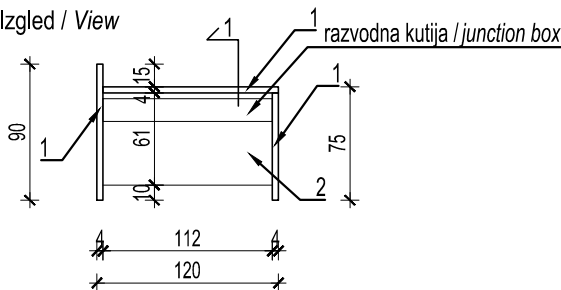

Izgled / View