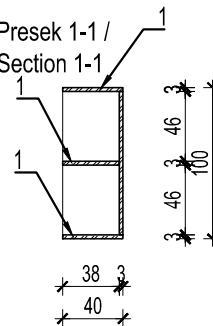

Presek 1-1 /
Section 1-1