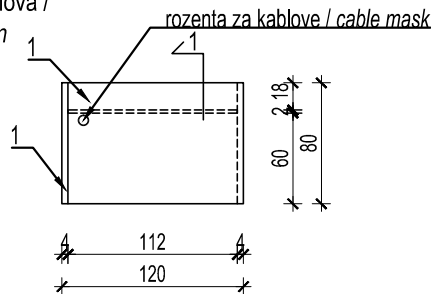

PROIZVODNA MERA / FURNITURE DIMENSIONS

120x80 h=75cm

PROIZVOD / PIECE OF FURNITURE
RADNI STO U SUDNICI - zapisničar /
WORK DESK IN THE COURT ROOM - court
clerk

OZNAKA /
DESIGNATION

RS3.1

Osnova /
Plan