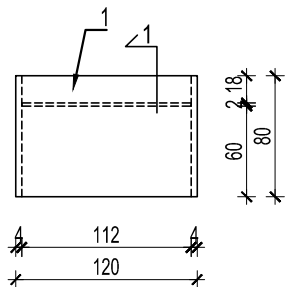

PROIZVODNA MERA / FURNITURE DIMENSIONS

120x80 h=75cm

PROIZVOD / PIECE OF FURNITURE
RADNI STO U SUDNICI - zapisničar/pripravnik/
WORK DESK IN THE COURT ROOM - court
clerk/court officer trainee

OZNAKA /
DESIGNATION

RS3.2

Osnova /
Plan