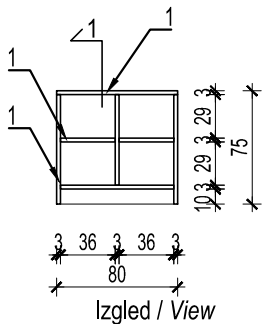

Materijal / Material:

1 - Univer u beloj boji RAL 9010/
MDF painted with RAL 9010