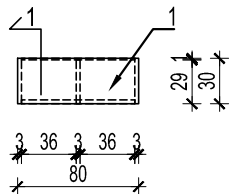

Materijal / Material:

1 - Univer u beloj boji RAL 9010/
MDF painted with RAL 9010