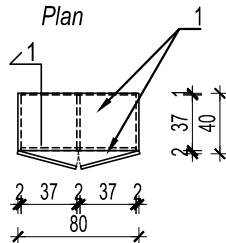

Izgled / View