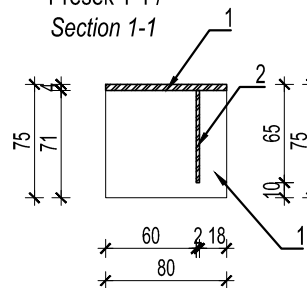

Presek 1-1 /
Section 1-1