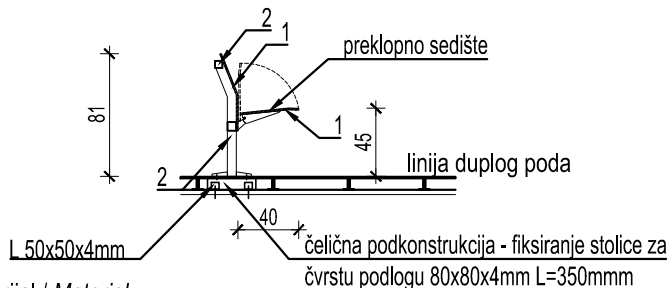

PROIZVODNA MERA / FURNITURE DIMENSIONS  
300x60cm

PROIZVOD / PIECE OF FURNITURE  
STOLICA ZA POSETIOCE /  
CHAIR FOR VISITORS

OZNAKA /  
DESIGNATION

SP 3.4

Osnova /  
Plan

Presek 1-1 /  
Section 1-1

Materijal / Material: