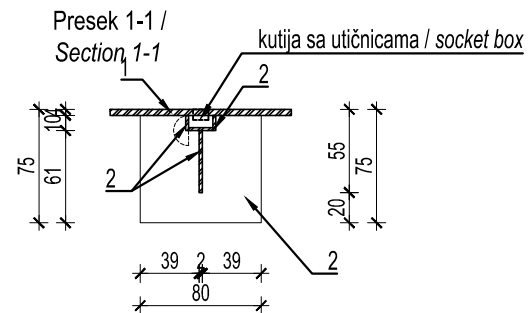

Materijal / Material:

1 - Univer - dezen svetli orah / MFC- light
nut pattern

2 - Farbani medijapan RAL / MDF
painted with RAL9010