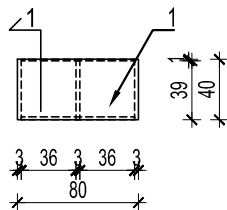

PROIZVODNA MERA / FURNITURE DIMENSIONS

80x40cm h=75cm

PROIZVOD / PIECE OF FURNITURE
NISKA POLICA PORED STOLA - za predmete/
LOW SHELF BY THE DESK
- for files storage

OZNAKA /
DESIGNATION

P5.1

Osnova /
Plan