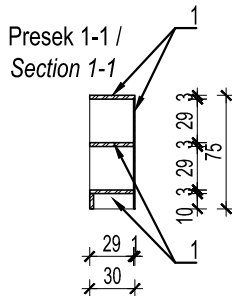

Materijal / Material:

1 - Univer u beloj boji RAL 9010/
MDF painted with RAL 9010